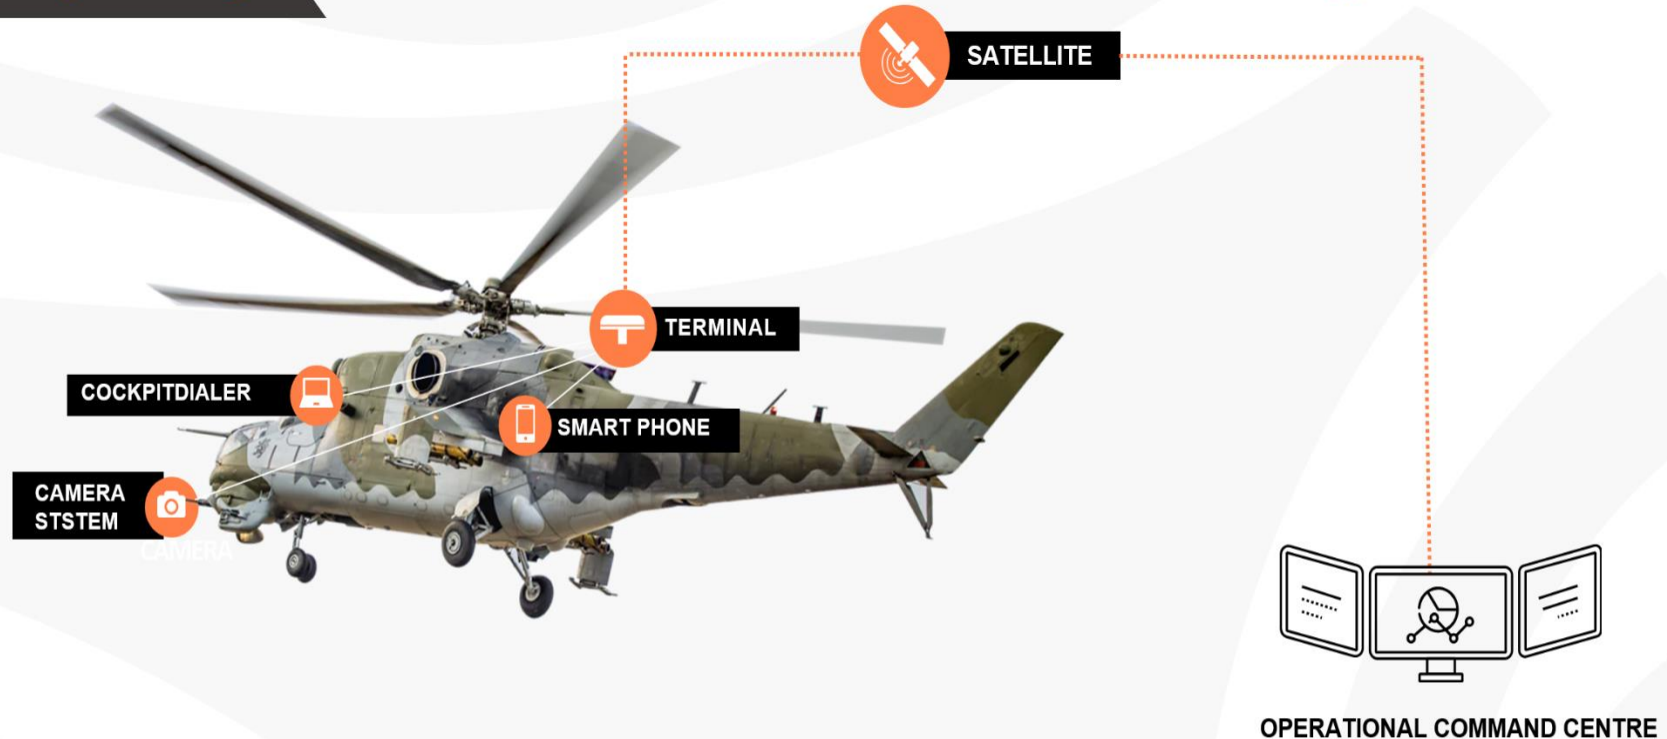

CERTUS® 100 Capability

In-flight

- Global Satellite Connection
- Geographical information: Real-time location, Speed, Altitude, Heading
- Emergency alerting
- Real-time Exceedance alerting
- Geofence and flight planning
- Chat messaging
- Push-to-talk
- Voice communications through smart phone applications
- Live Video and in-cabin Imagery

Dialer

IP Camera System

G6 Satcom Terminal

Operational Command

- Situational awareness C2
- Planning application
- Video and imagery
- Push-to-Talk all informed communication
- Flight exceedance alerting
- Flight analysis for air safety