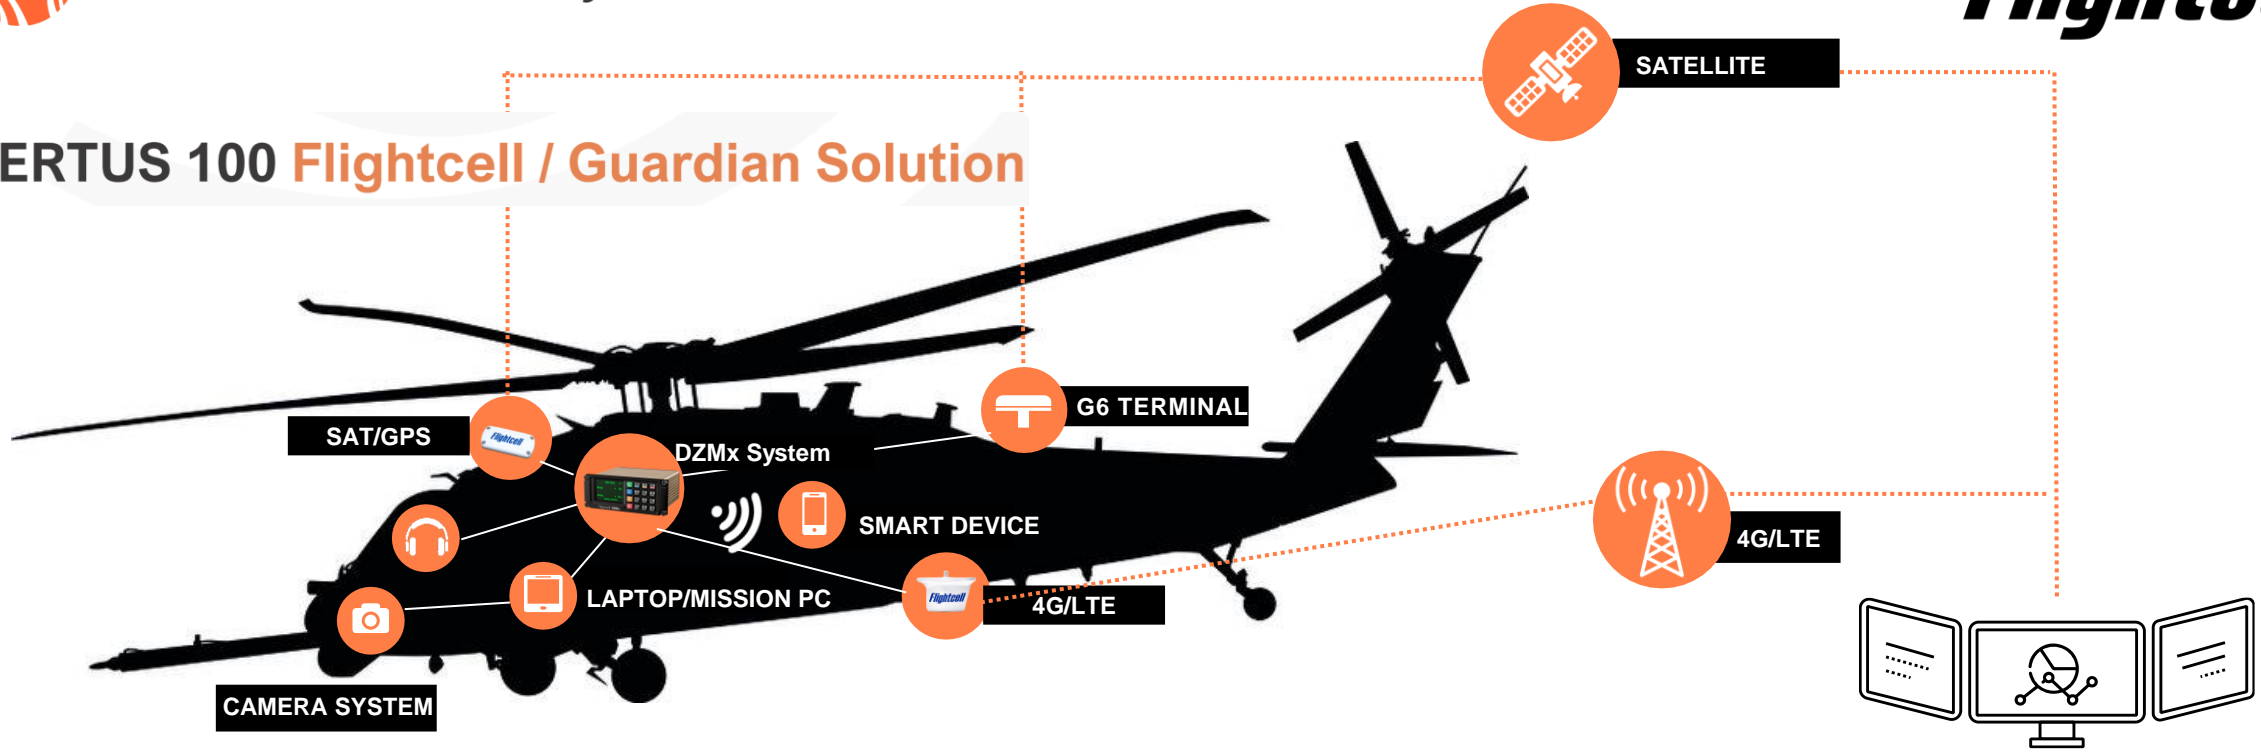

**CERTUS 100 Flightcell / Guardian Solution**

**In-flight**

- 88kbps Global Satellite Connection
- Cellular 4G/LTE
- Geographical information: Real-time location, Speed, Altitude, Heading
- Aerial firefighting ATU
- Emergency alerting & events
- Real-time Exceedance alerting
- Power backup
- Geofence and flight planning
- Aircrew voice communications integrated into intercom system
- Voice communications using apps
- Chat messaging
- Push-to-talk
- Live video and in-cabin Imagery
- Real time data file transfer

**DZMx Voice, Data & Tracking System & Apps**

**USB Camera & Recording Systems**

**G6 Satcom Terminal**

**Operational Command**

- Situational awareness C2
- Planning application
- Video and imagery
- Push-to-Talk all informed communication
- FDM
- Flight exceedance alerting
- Flight analysis for air safety